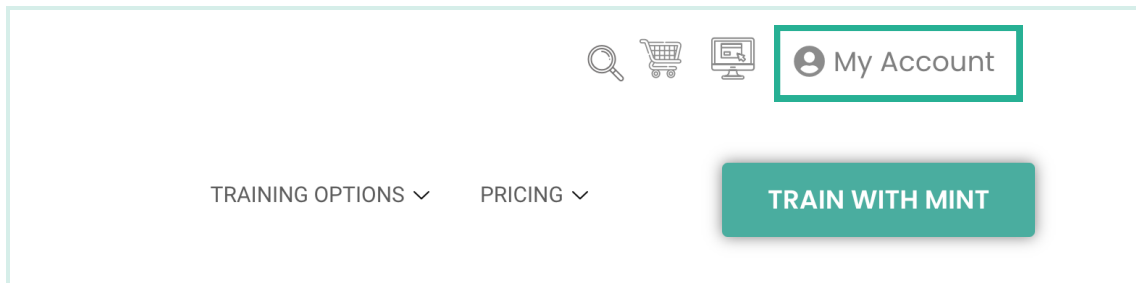

How To View Earned Certificates

Follow these step-by-step instructions on where to view your earned certificates for clinical courses successfully completed.

1

From the MINT website, click [My Account](#) in the top right corner of the screen.

2

If you are not logged in, enter the credentials for your account into the fields. If you are logged in, move on to Step 3.

A screenshot of the MINT website login form. The form is titled "Login" and contains two input fields: "Username or email address" and "Password". Below the password field is a checkbox labeled "Remember me" which is checked. Below the checkbox is a teal button labeled "LOG IN" which is highlighted with a teal border. At the bottom of the form is a link labeled "Lost your password?".

Tip: If you would like to expedite the log in process, you can select the [Remember Me](#) checkbox to stay signed in until you log out or clear your browsing data.

3

From the My Account Dashboard, scroll down to view the courses that you are enrolled in.